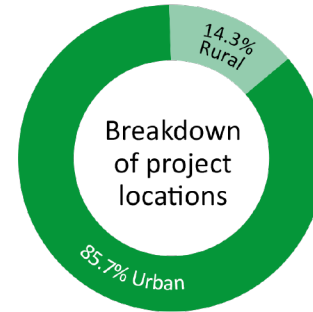

190 teachers
trained

47.9% Male 52.1% Female

6,698 students
impacted

53.1% Male 46.9% Female

6 projects
executed

85.7% Urban 14.3% Rural

Additionally, we have successfully supported **109 girls** in STEM education and empowered them to take charge of their well-being, learning, and career plans.