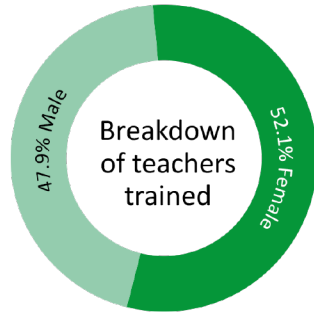

190 teachers
trained

47.9% Male 52.1% Female

6,698 students
impacted

53.1% Male 46.9% Female

6 projects
executed

85.7% Urban 14.3% Rural

Additionally, we have successfully supported **109 girls** in STEM education and empowered them to take charge of their well-being, learning, and career plans.